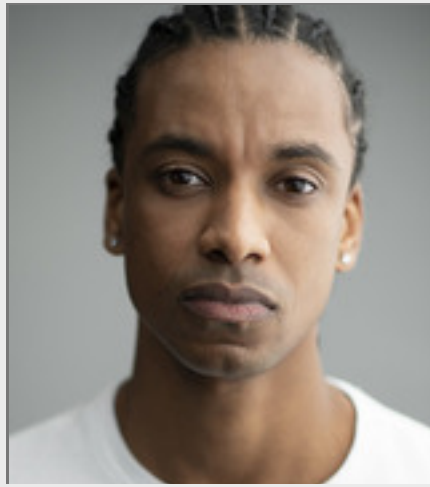

SHISHY GEBRU - UBCP/ACTRA

media

photos

▶ Play SlateShot

Résumé

Print Résumé

Represented by:

Eleven Management (BC)
778-734-0764

KC Talent (BC)
604-734-0003
Commercial, Theatrical

Film & TV

Pride: A Seven Deadly Sins Story	Paramedic	Troy Scott (Lifetime)
The Stand	Hipster	CBS
After He Cheats	Mark	Yash Ahuja
The Defense and The Prosecutor	Adam	Connor Lang
You Should Be Honored By My Lateness	Phil	Connor Lang
The Secret Chord	Dante King	Michael Palmer
She Made Me	Dean	Berlin Lu
The Substitute	Sporty Student	Malibu Taetz (Crazy 8's Film)

Theater

The Tempest	Ferdinand
Waiting For Godot	Vladimir
Belleville	Alioune

Physical Characteristics / Measurements

Height: 5'8"	Weight: 150 lbs	Eyes: Brown
Hair Color: Black	Hair Length: Cornrows	

Basketball, Billiards/Pool Player, Cycling, Golf, Motorcycle Riding - General, Roller Skating, Rollerblading, Soccer, Swimming - ability - general, Yoga, Drums, Guitar, Guitar Bass, Improvisation, Licensed Driver, Percussion, Vocal Range: Baritone, African Accent, American - Standard/General Accent