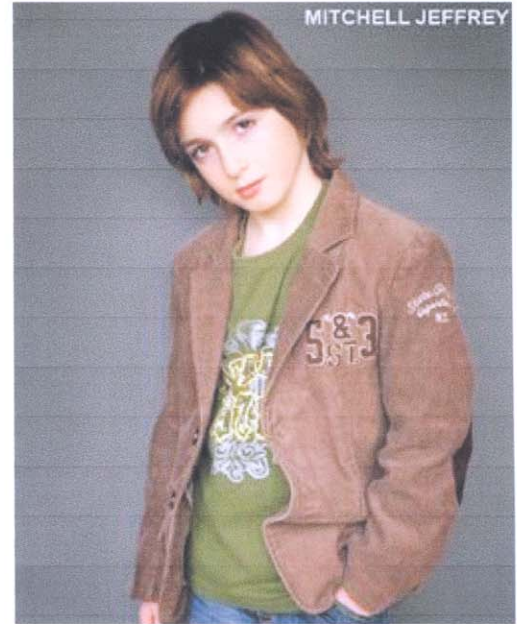

## Mitchell Jeffrey

**Location:** Toronto

**Height:** 4' 11"

**Weight:** 85 lbs

**Hair:** Dark Brown

**Eyes:** Brown

**Contact:** Please contact my agent

**Agency:** King Talent Toronto

**Agent:** Bella Grundy

**Phone:** (416) 465-2100

**Fax:** (416) 465-2140

**Address:** 36 Tiverton Avenue  
Toronto  
Ontario  
M4M 2L9

HEIGHT: 4' 11"  
WEIGHT: 85 LBS  
HAIR: DARK BROWN  
EYES: BROWN